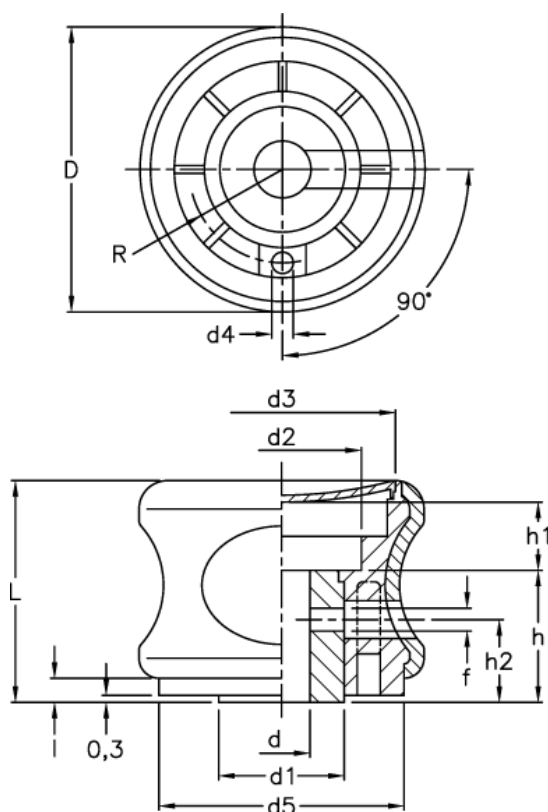

# Data Sheet

Article number: 23052151610  
Description: E+G Grip knob  
EGK.50-A10-C0-SOFT, no cap

## Measures

D	= 50	h	= 22
d1	= 22	h1	= 12
d2	= 28	h2	= 14
d3	= 40.0	l	= 3.5
d4	= 4.2	L	= 38
d5	= 43	R	= 15
d H7	= 10		
f	= 4		